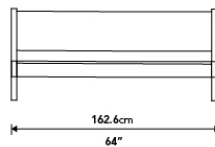

Headboard cushion dimensions:

- Queen - 63.4" x 24.4" x 7.9"

- King - 81.5" x 24.4" x 7.9"

- Assembly required

\*Mattress shown in images is 10" thick

### Dimensions

64 in x 91.4 in x 28 in (Width x Depth x Height)  
All measurements are approximations.

[Assembly Instructions](#)  
[Download](#)

### Queen Size

### King Size