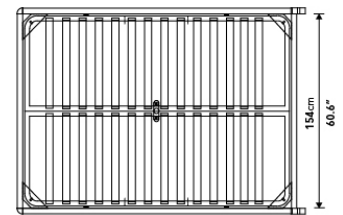

Rove Concepts

Mikkel Bed

Mikkel is a simple and solid Danish design piece made from beautifully polished walnut wood veneer and an upholstered headboard. The minimalist frame is carefully handcrafted with no added width or grandeur than what is needed for your queen or king sized mattress. Finished with a uniquely constructed base that is carved with a meticulous 45 degree angle from solid ash wood, Mikkel is a reliable bed for your most restless nights.

Details

- Smooth American walnut veneer
- California Phase 2 Compliant MDF
- Standard quality framing is secured with strong metal brackets
- European flexible slat system included
- Removable headboard pillows
- Approximately 2 inch mattress inset

Headboard cushion dimensions:

- Queen - 63.4" x 24.4" x 7.9"

- King - 81.5" x 24.4" x 7.9"

- Assembly required

*Mattress shown in images is 10" thick

Dimensions

64 in x 91.4 in x 28 in (Width x Depth x Height)
All measurements are approximations.

[Assembly Instructions](#)
[Download](#)

Queen Size

King Size